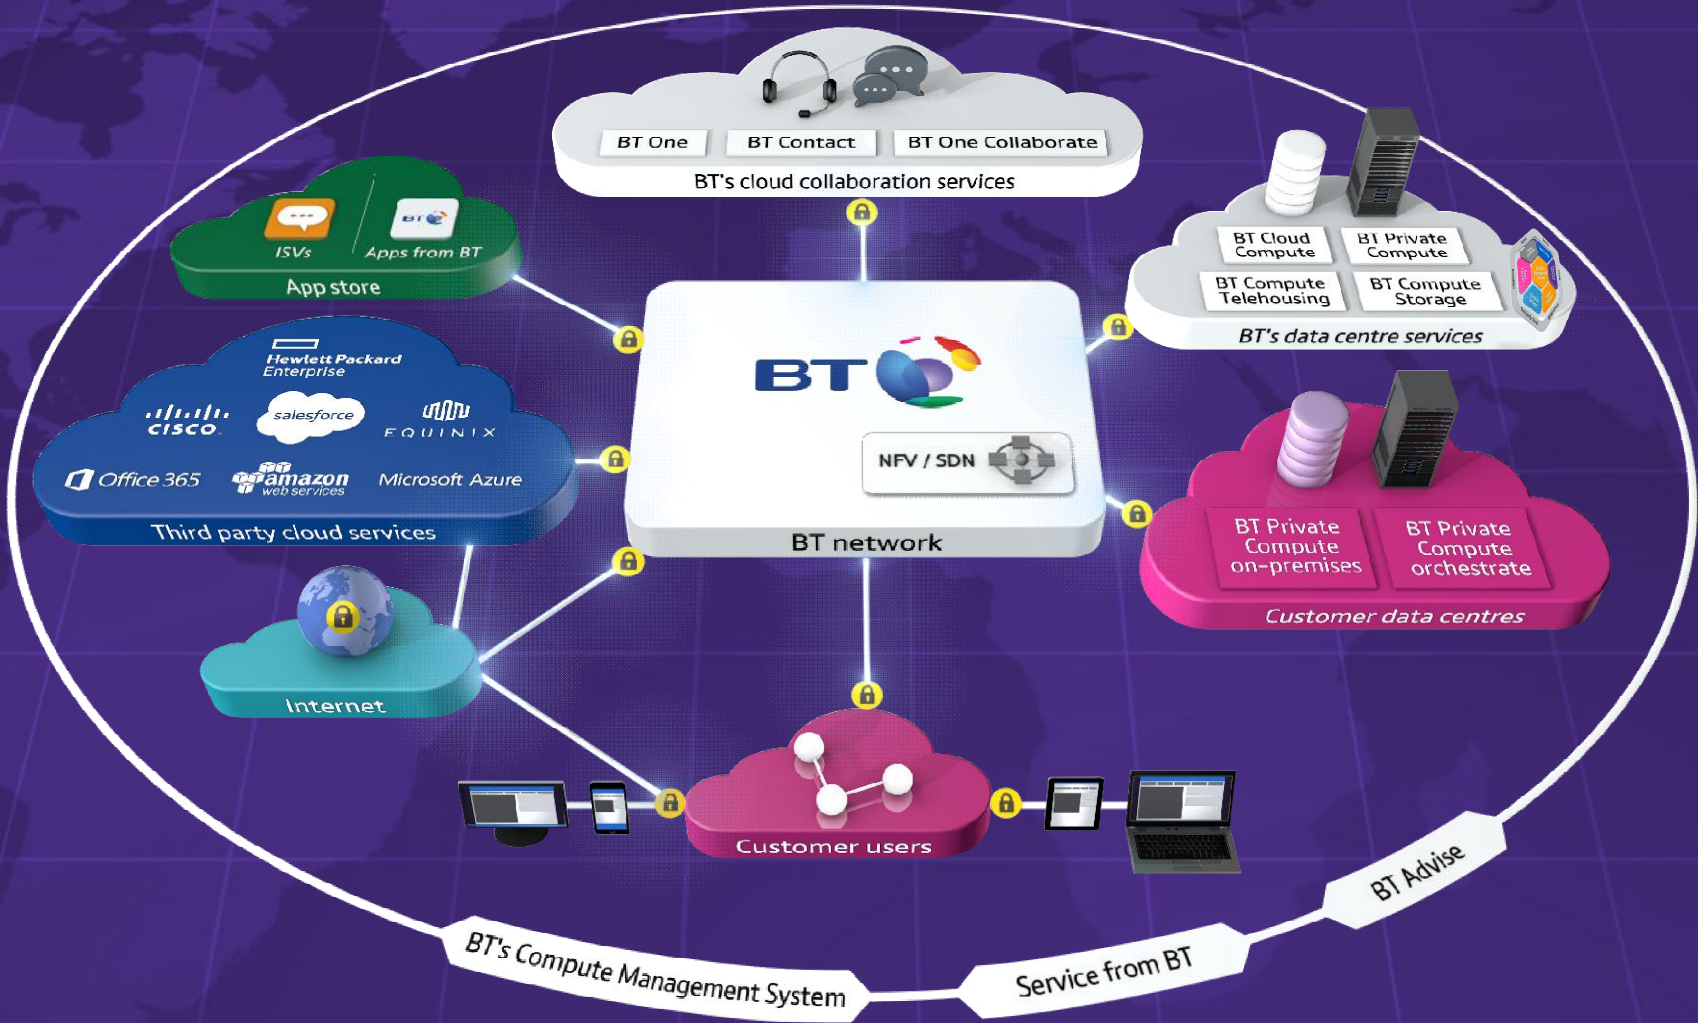

# Cloud of Clouds

BT GS as the Cloud Services Integrator of choice.

Evento NaMEx 15 Giugno 2016

# BT Global Services Cloud of Clouds. Cloud Services Integrator.

## Cloud Services Integrator.

- Over 400 Radianz providers.
- 2000+ apps available over Radianz cloud.
- 60+ apps and growing in Apps from BT store

- Direct connections from our global network to major cloud providers.
- Privately pre-connect more than 200+ third party data centres globally and 30+ data centres from third party cloud service providers.

- Internet Access in 190+ countries and territories.
- Internet VPN in 180+ countries and territories.
- 30+ Internet on-net countries.
- 150+ Multi Service Edge PoPs globally.
- No.1 supplier in the UK.