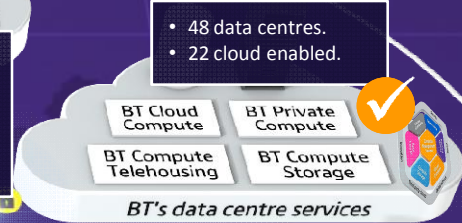

BT Global Services Cloud of Clouds is a reality.

Cloud Services Integrator.

- Over 400 Radianz providers.
- 2000+ apps available over Radianz cloud.
- 60+ apps and growing in Apps from BT store