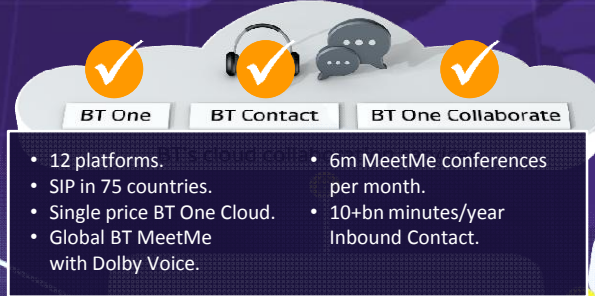

BT Global Services Cloud of Clouds is a reality.

Cloud Services Integrator.

- Over 400 Radianz providers.
- 2000+ apps available over Radianz cloud.
- 60+ apps and growing in Apps from BT store